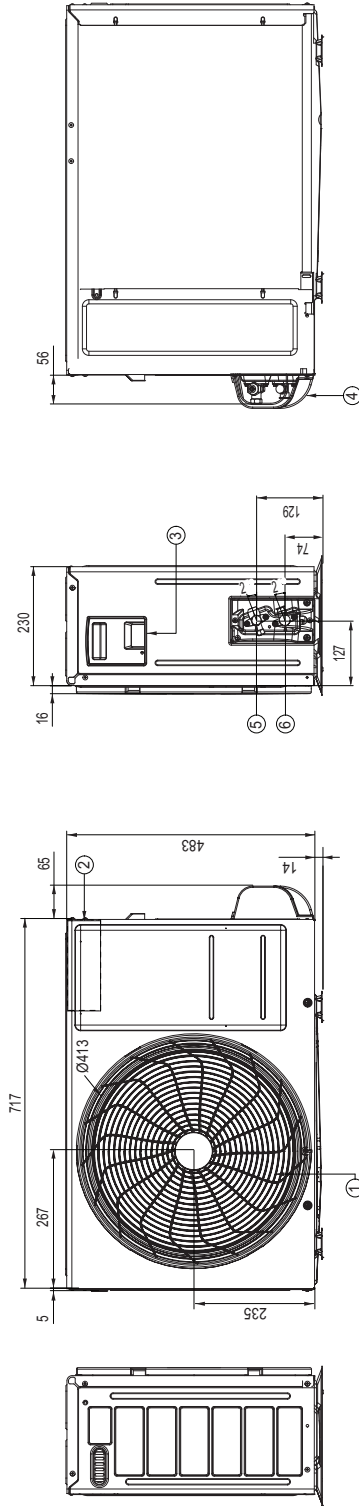

UA3 Chassis

Unit : mm

No	Name	Description
6	Liquid Pipe Connection	Flare Joint
5	Gas Pipe Connection	Flare Joint
4	Service Valve Cover	
3	Power and Communication Cable Hole	
2	Control Box	
1	Air Outlet	