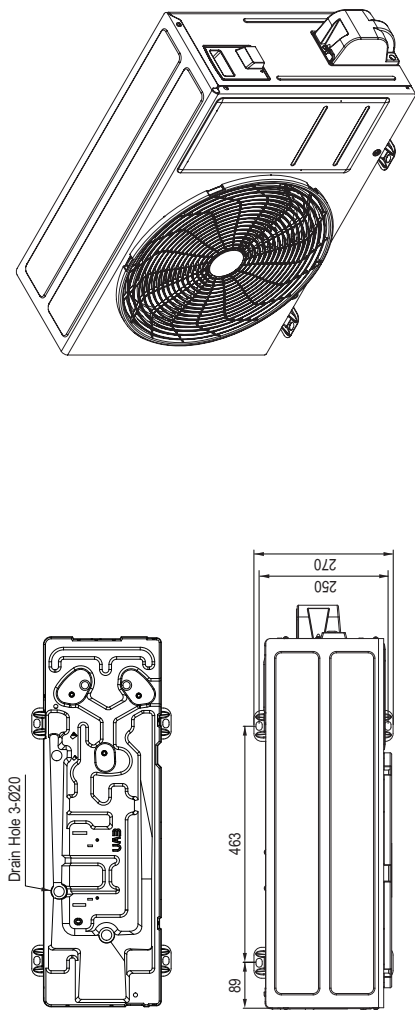

UA3 Chassis

Unit : mm

No	Name	Description
6	Liquid Pipe Connection	Flare Joint
5	Gas Pipe Connection	Flare Joint
4	Service Valve Cover	
3	Power and Communication Cable Hole	
2	Control Box	
1	Air Outlet	